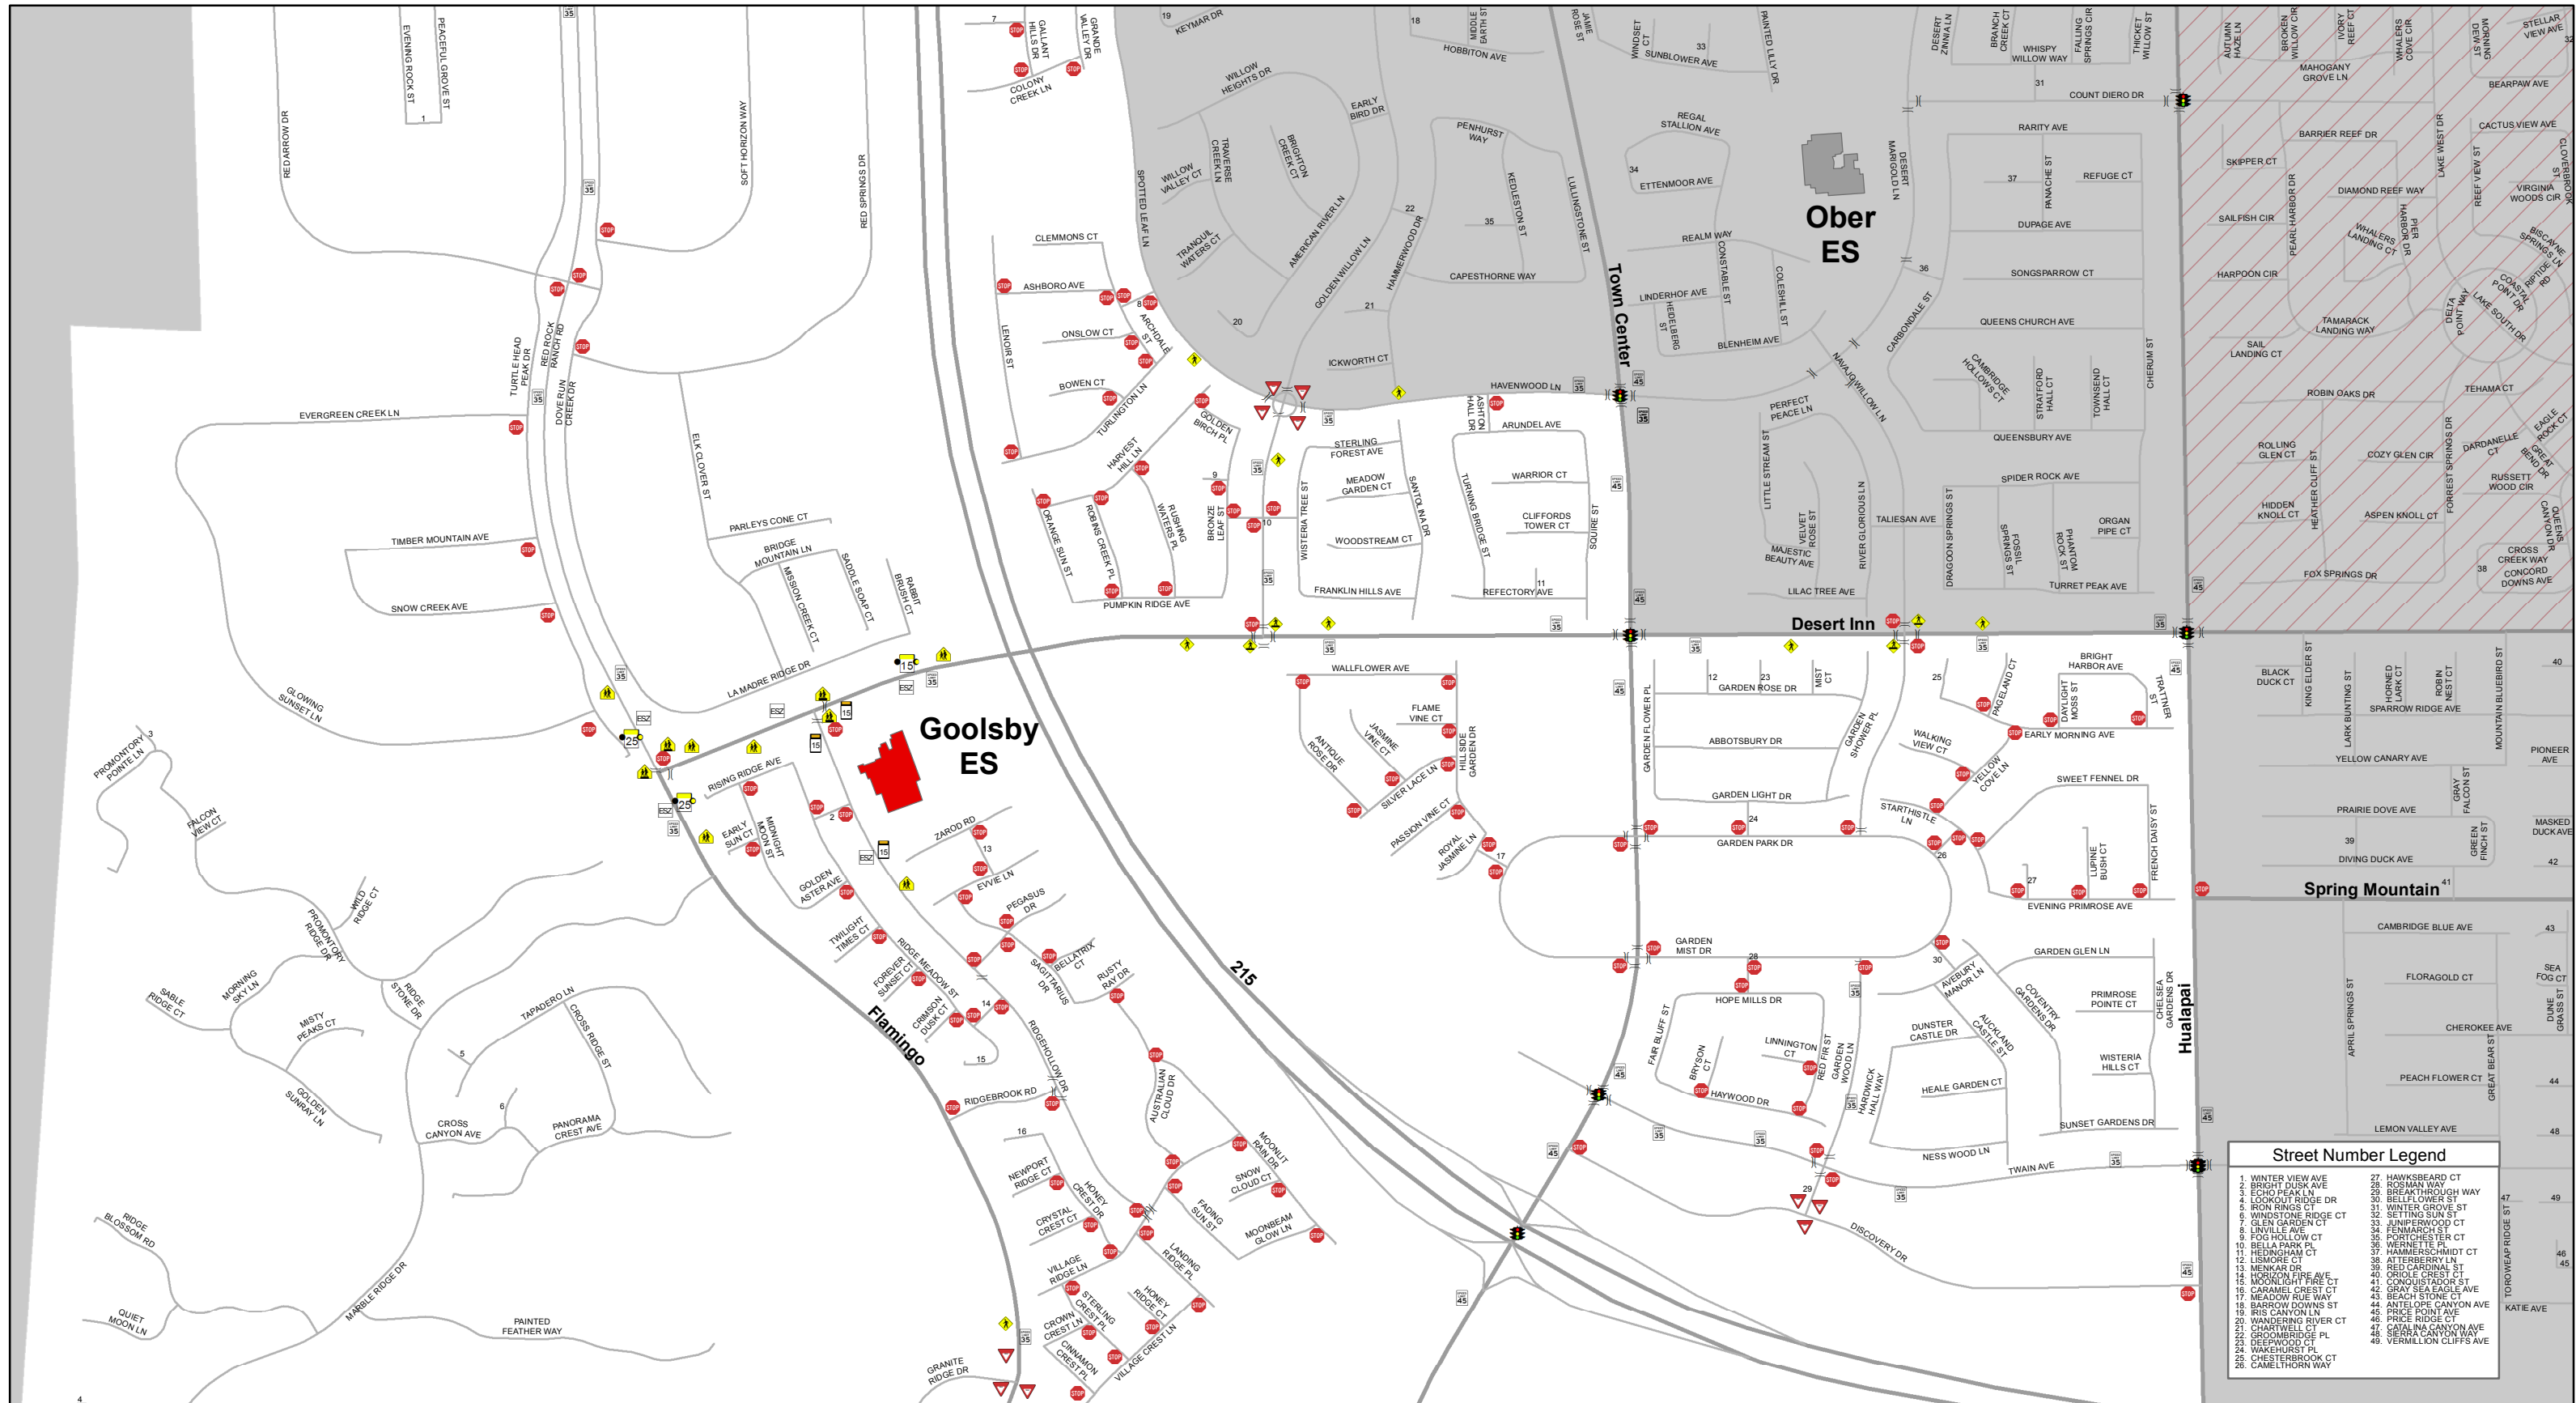

DISCLAIMER:

This map is provided to assist parents/guardians and students in the selection of a walking/bicycling route to and from school. The location of traffic control devices and roadway conditions will change, so parents/guardians must continually review the route with their child/children. This information is provided for information purposes only. Nothing herein is warranted by Clark County, and no liability is assumed by Clark County or the Clark County School District for the information provided, including but not limited to the accuracy of the data shown herein. Speed limits are 25 mph unless otherwise noted.

For more Information see <http://www.clarkcountynv.gov/depts/public_works/Pages/default.aspx>

Judy & John Goolsby Elementary School

Bell Times
9:10 AM - 3:21 PM

Legend

- Clark County
- Boulder City
- City of Henderson
- City of Las Vegas
- City of Mesquite
- City of North Las Vegas

2014-2015